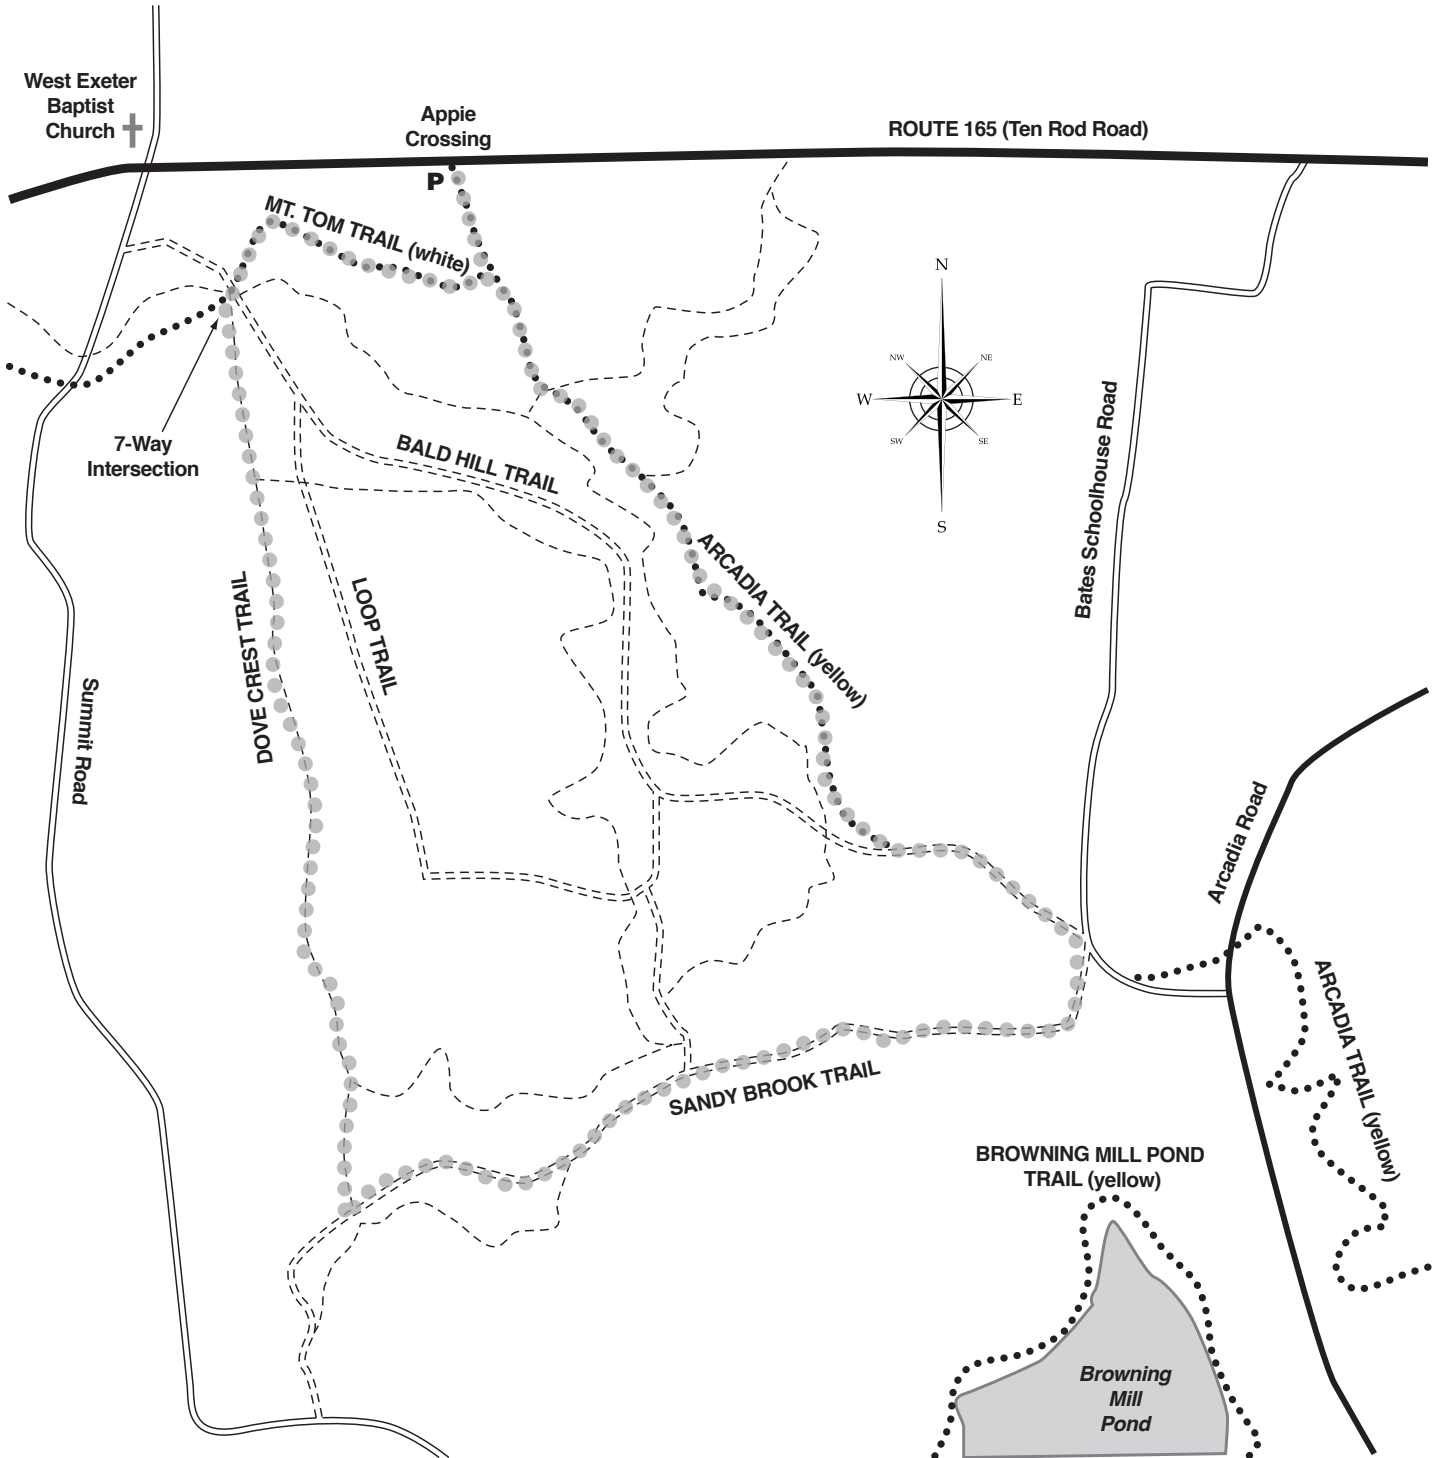

# ARCADIA, SANDY BROOK & DOVE CREST TRAILS (3.68 miles)

- Hike Route
- - - - - Dirt Track
- ==== Gravel Road
- ..... Hiking Trail
- - - - - Unblazed Footpath