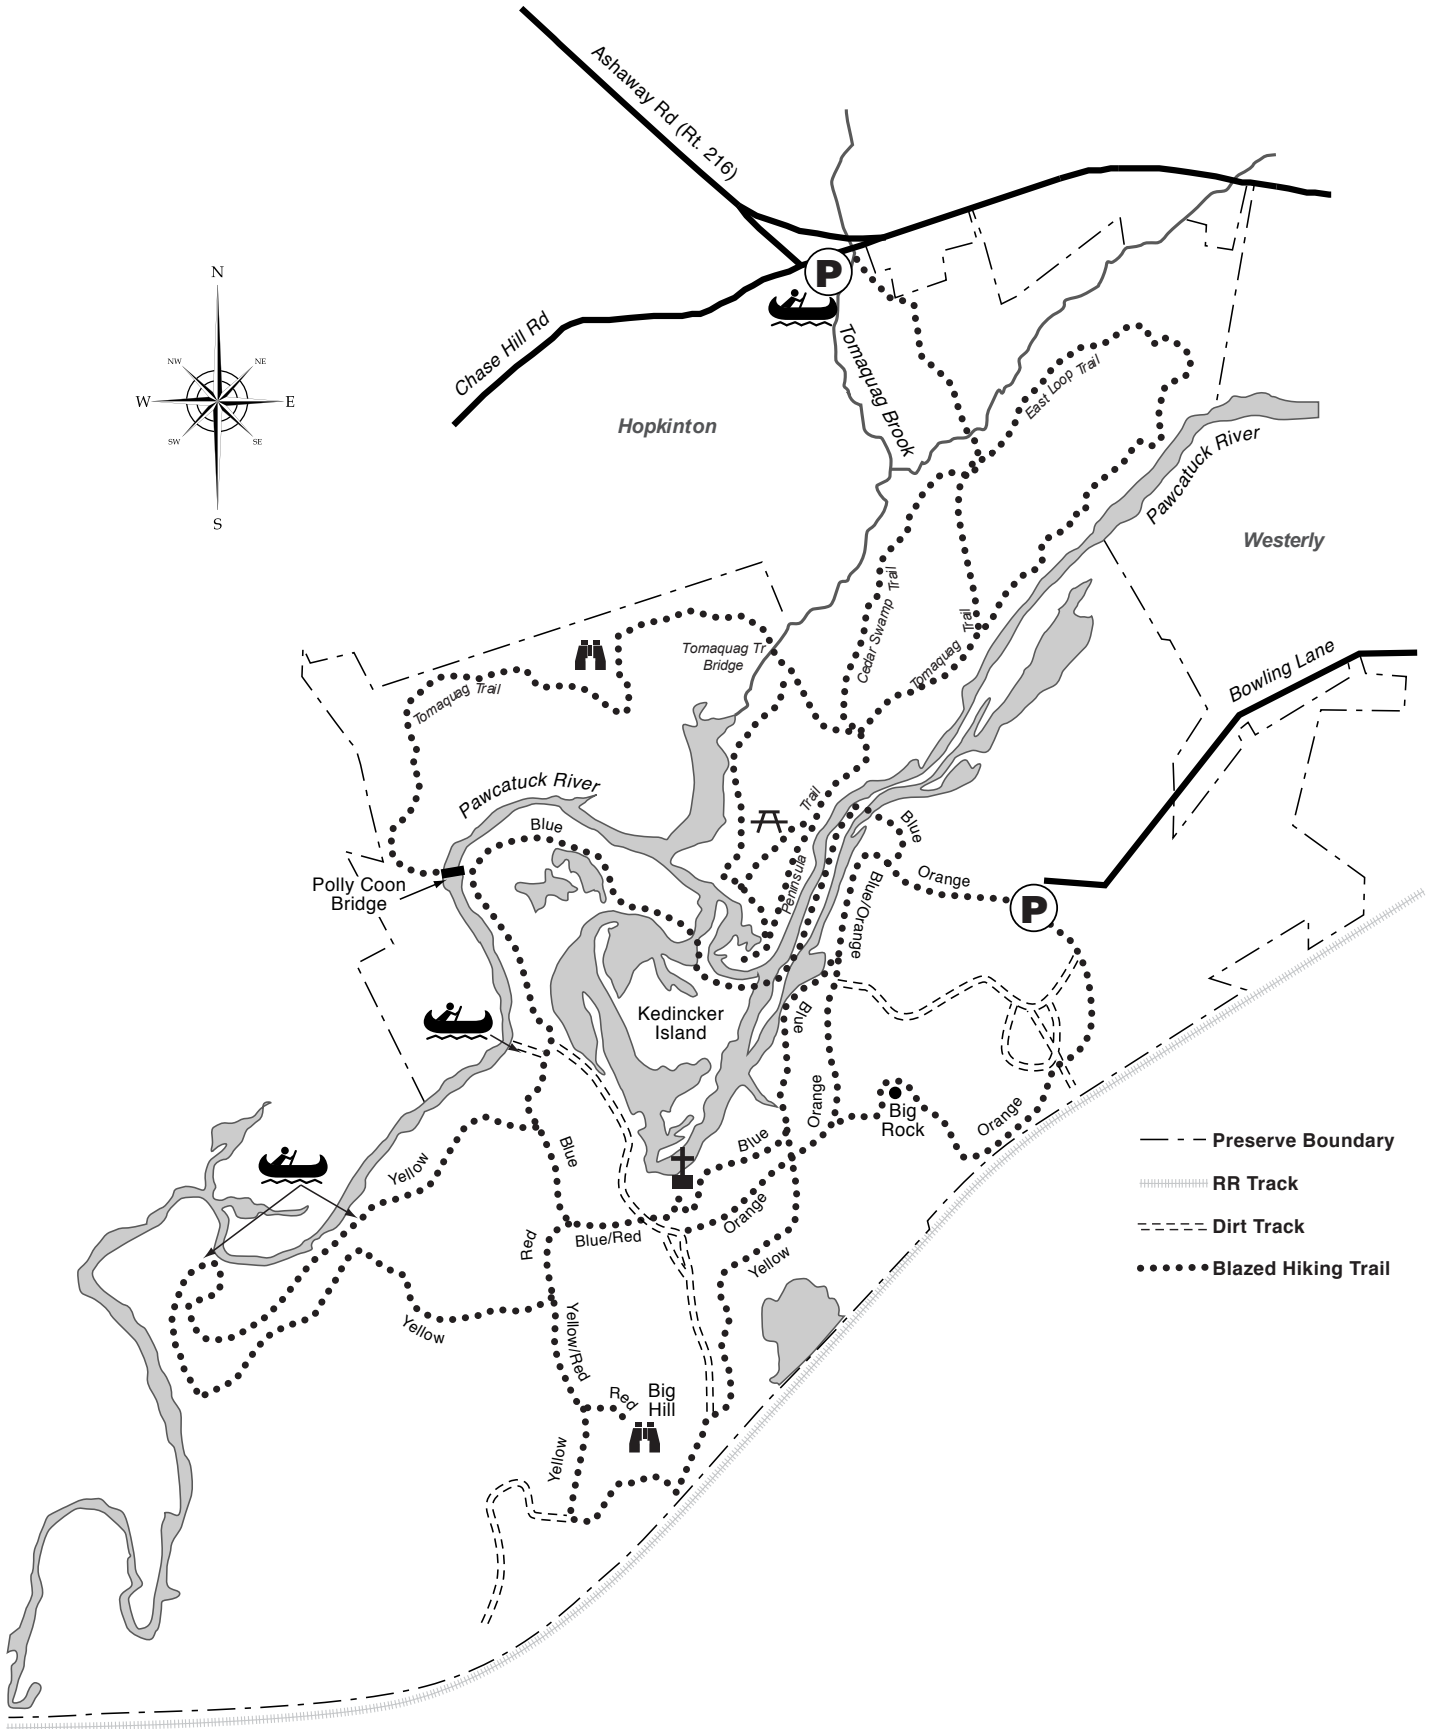

# COMBINED HOPKINTON & WESTERLY GRILLS PRESERVES

- Preserve Boundary
- ==== RR Track
- - - - - Dirt Track
- ..... Blazed Hiking Trail