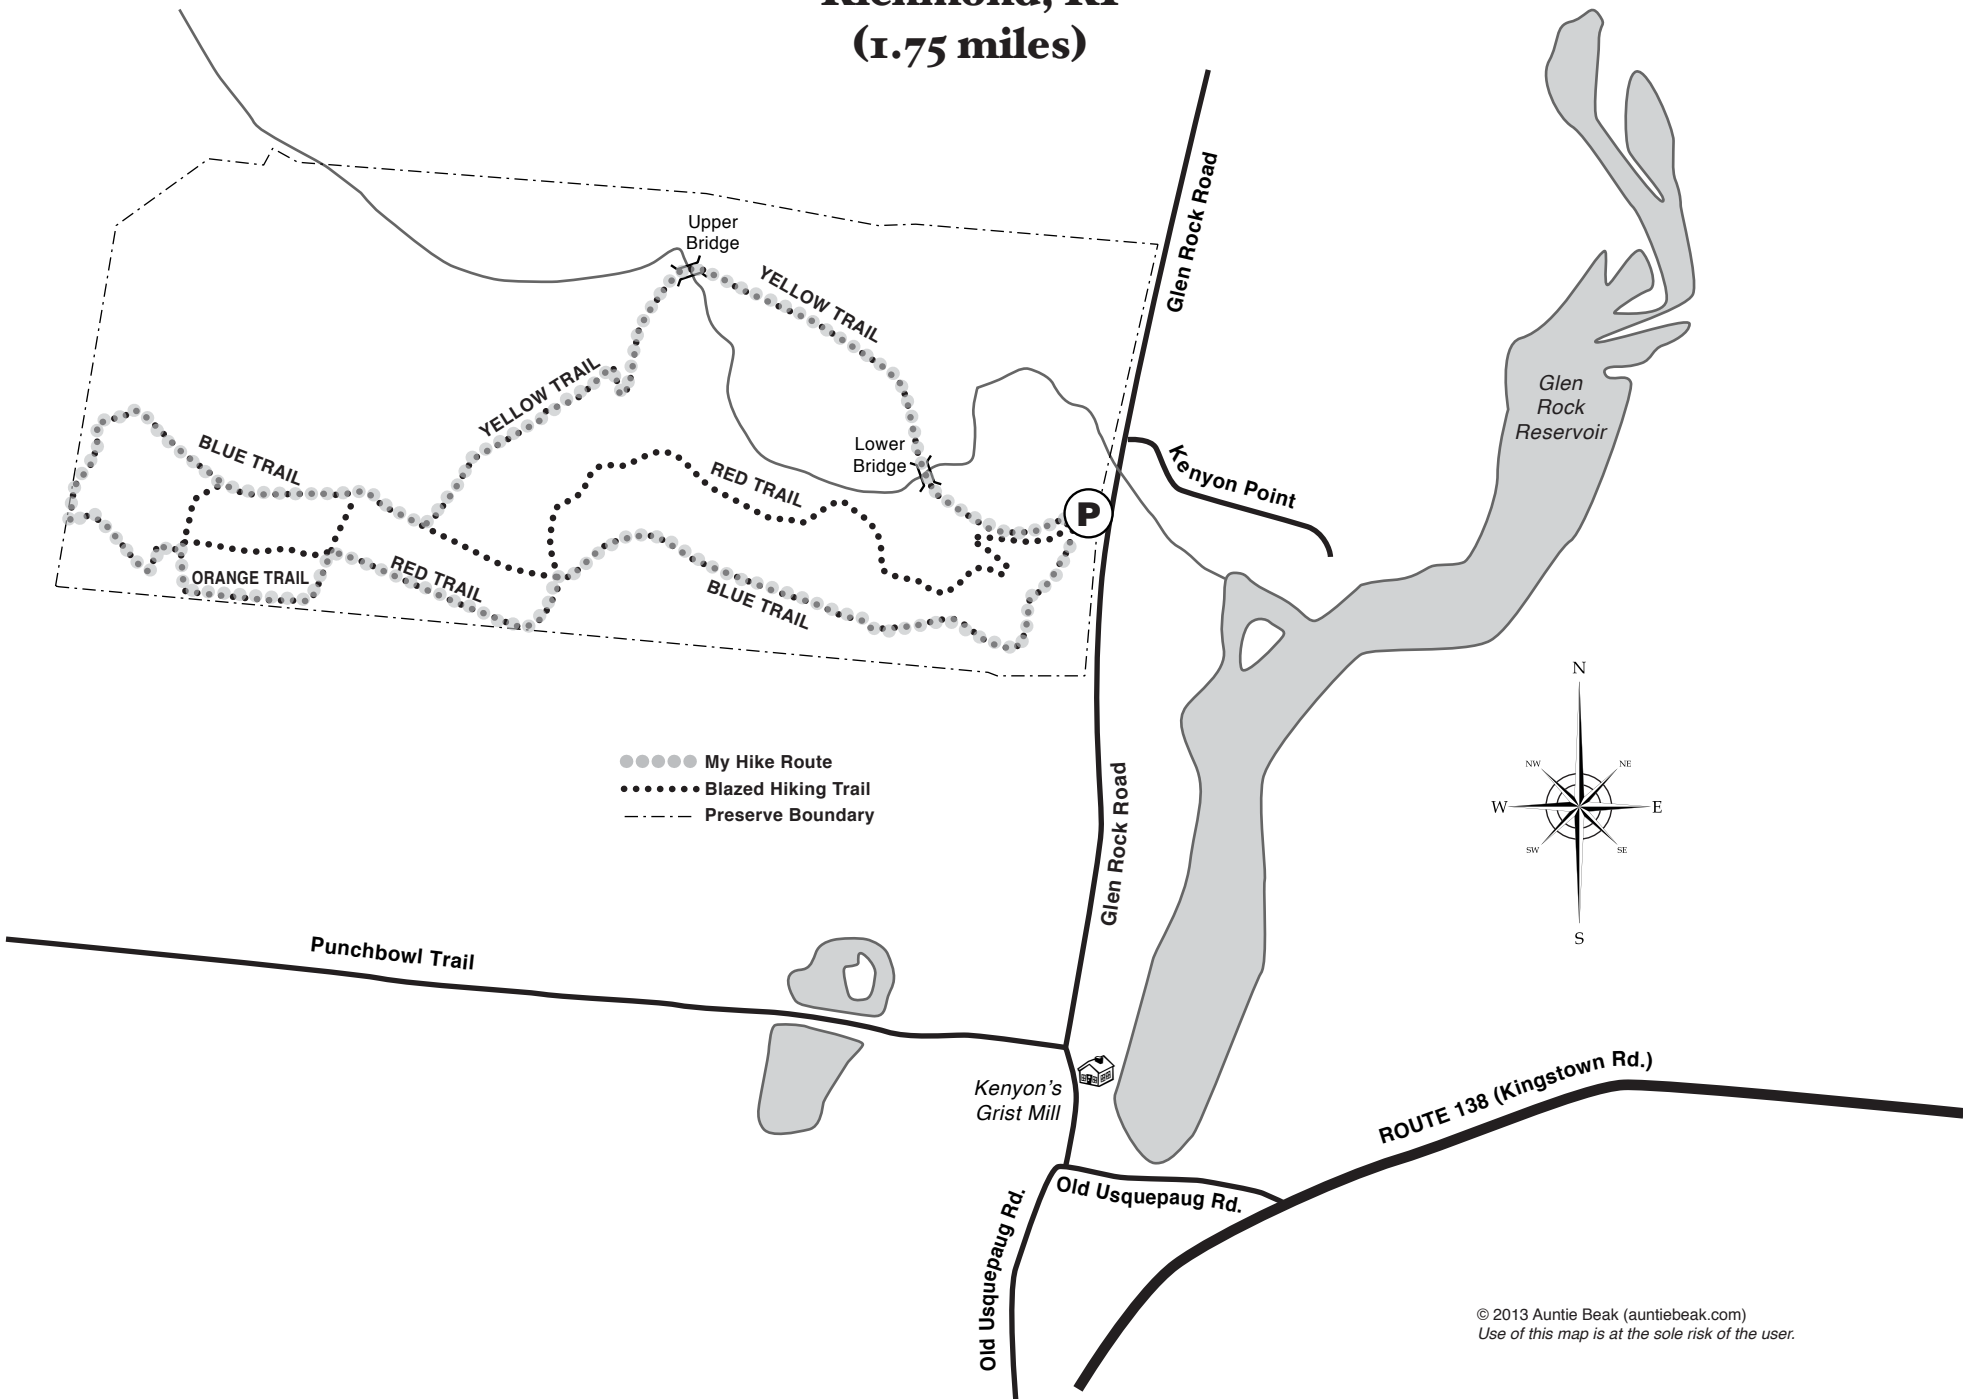

CRAWLEY PRESERVE

Richmond, RI

(1.75 miles)

- My Hike Route
- Blazed Hiking Trail
- - - - - Preserve Boundary