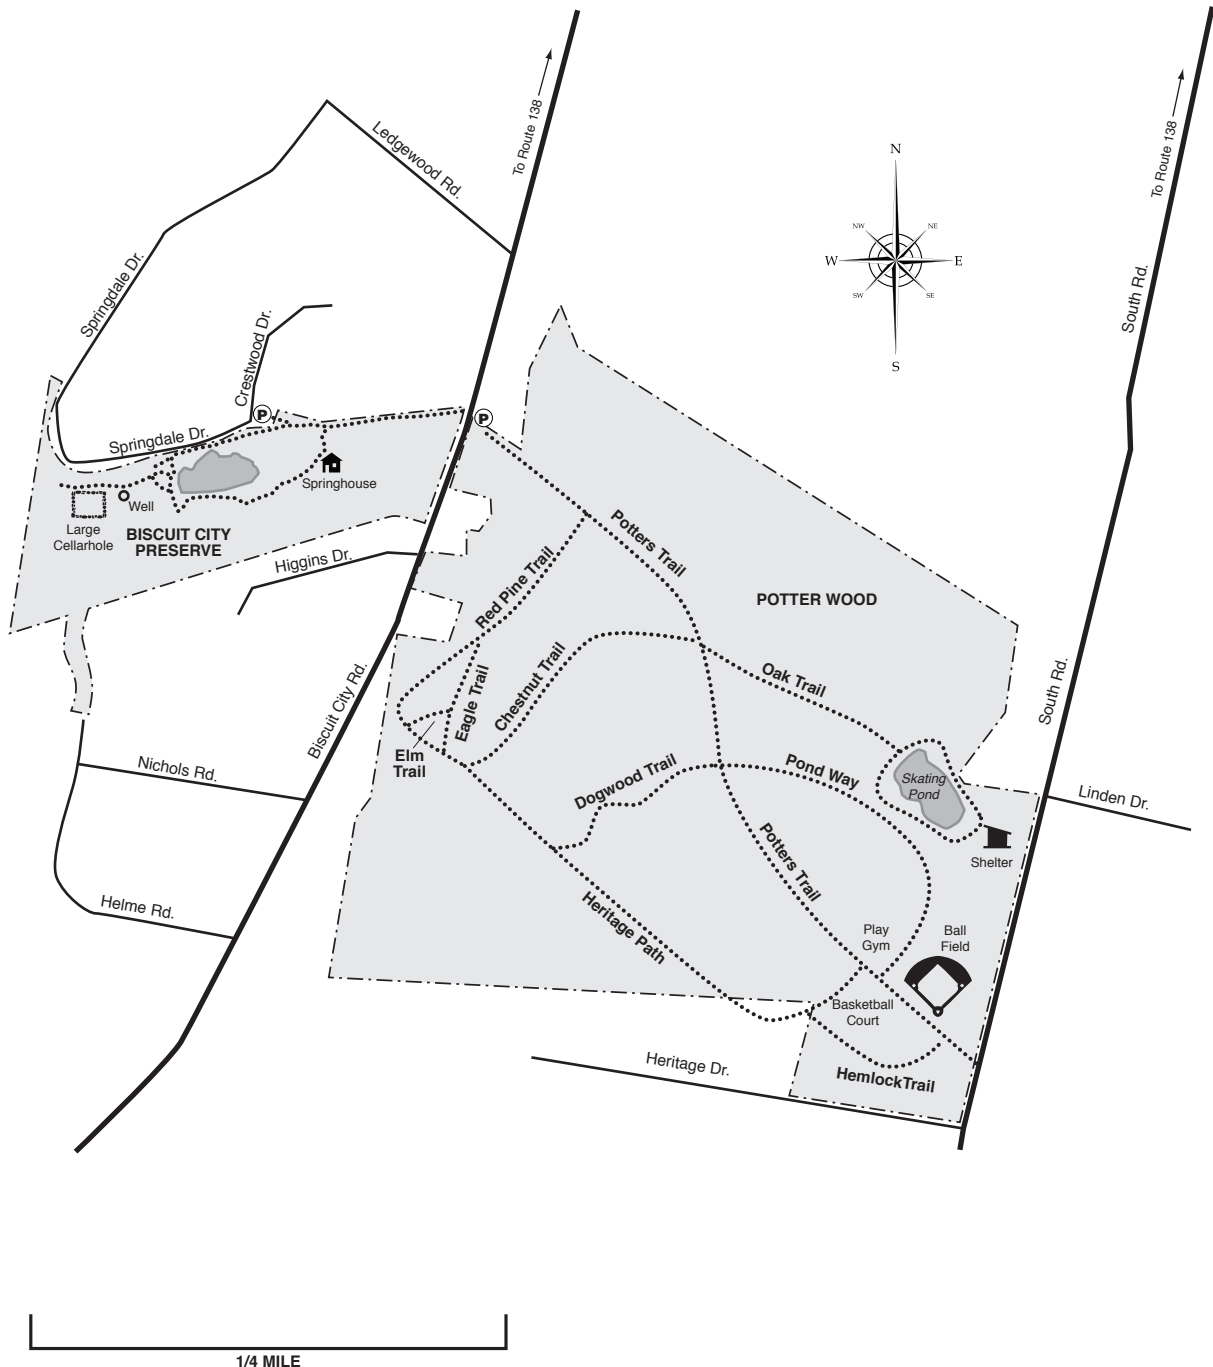

BISCUIT CITY PRESERVE & POTTER WOOD

Kingston, RI

----- = Preserve Boundary
 = Hiking Trail