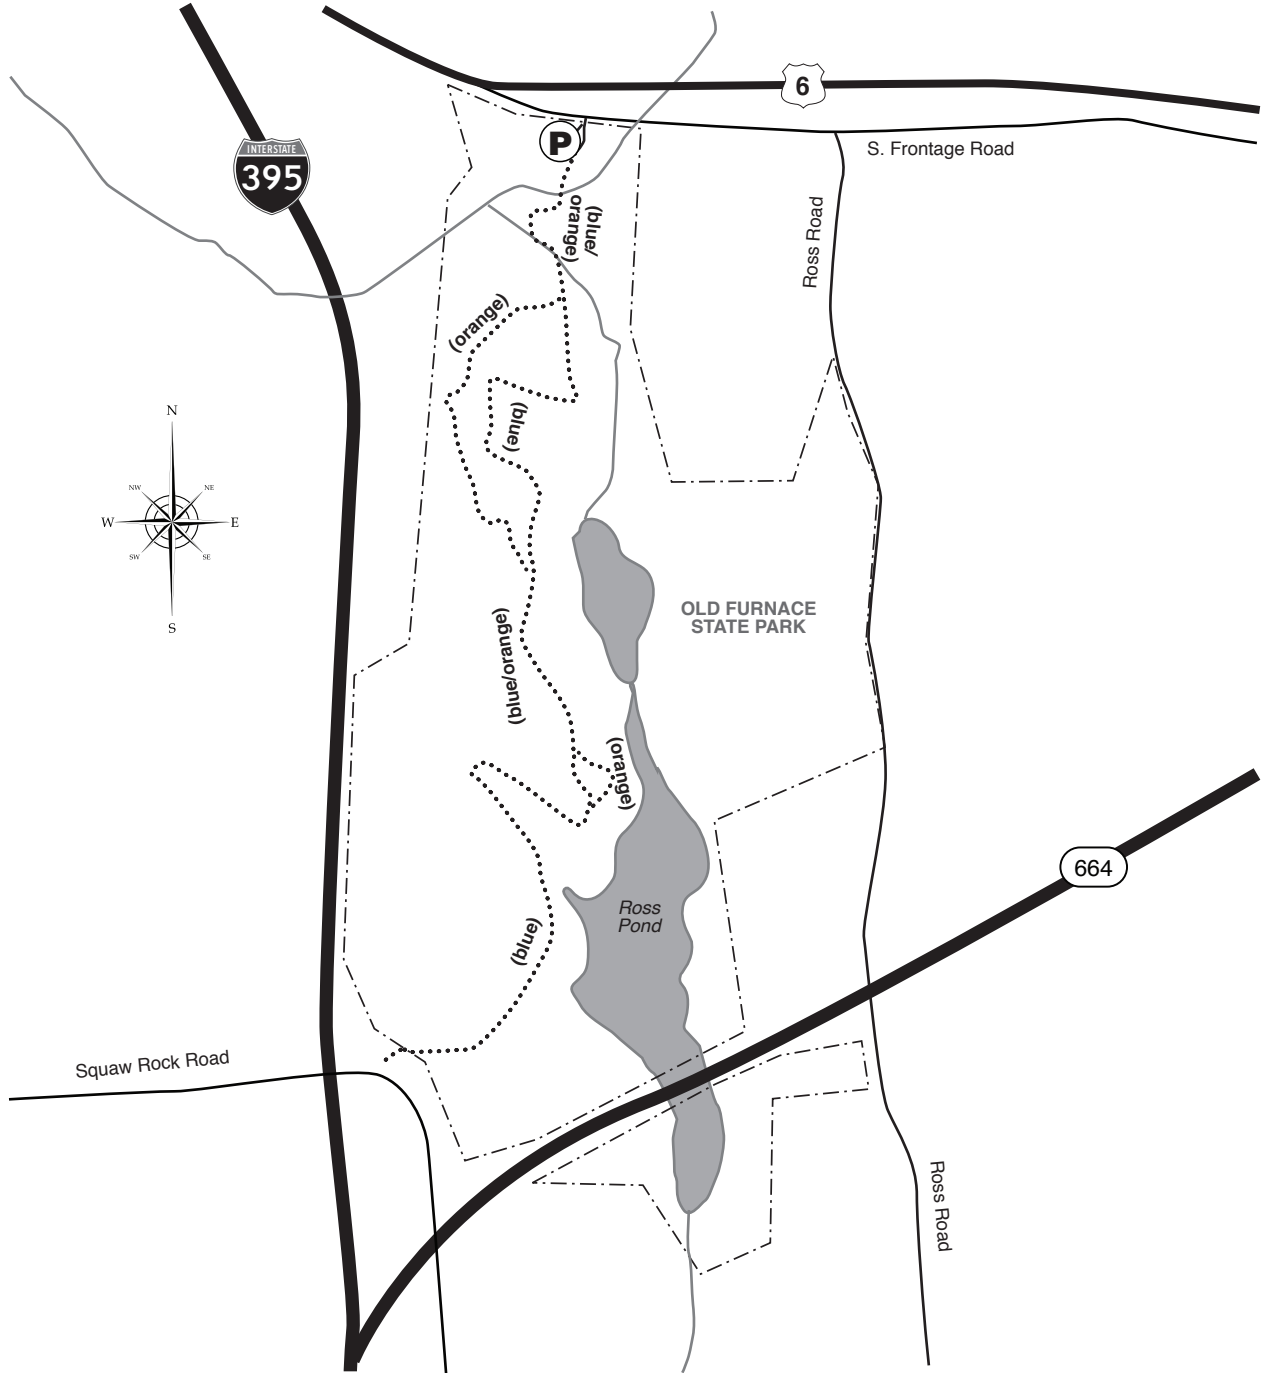

OLD FURNACE STATE PARK (4.8 miles)

- - - - - = Preserve Boundary
- · - · - · = Unblazed Footpath
- ==== = Dirt Track
- ==== = Dirt Road
- = Blazed Hiking Trail