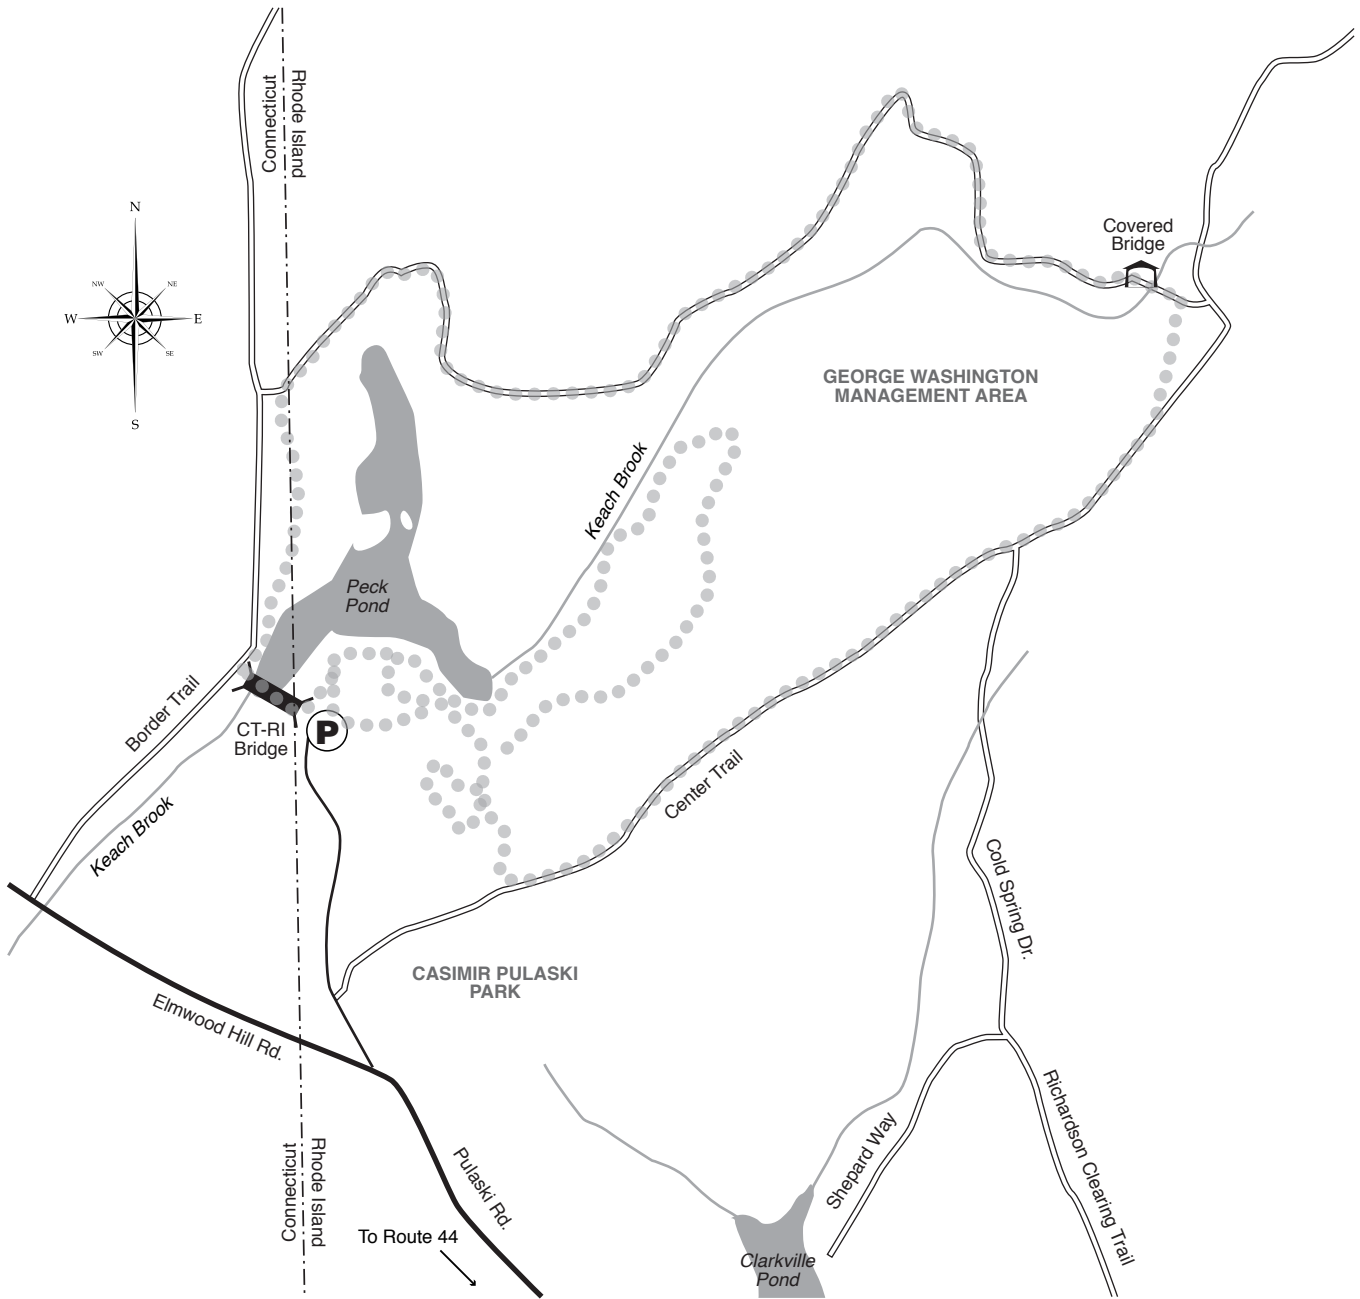

PULASKI PARK

4-1/2 MILES

- = Hike Route
- - - - - = State Boundary
- · - · - · = Unblazed Footpath
- - - - - = Dirt Track
- ==== = Dirt Road
- = Blazed Hiking Trail