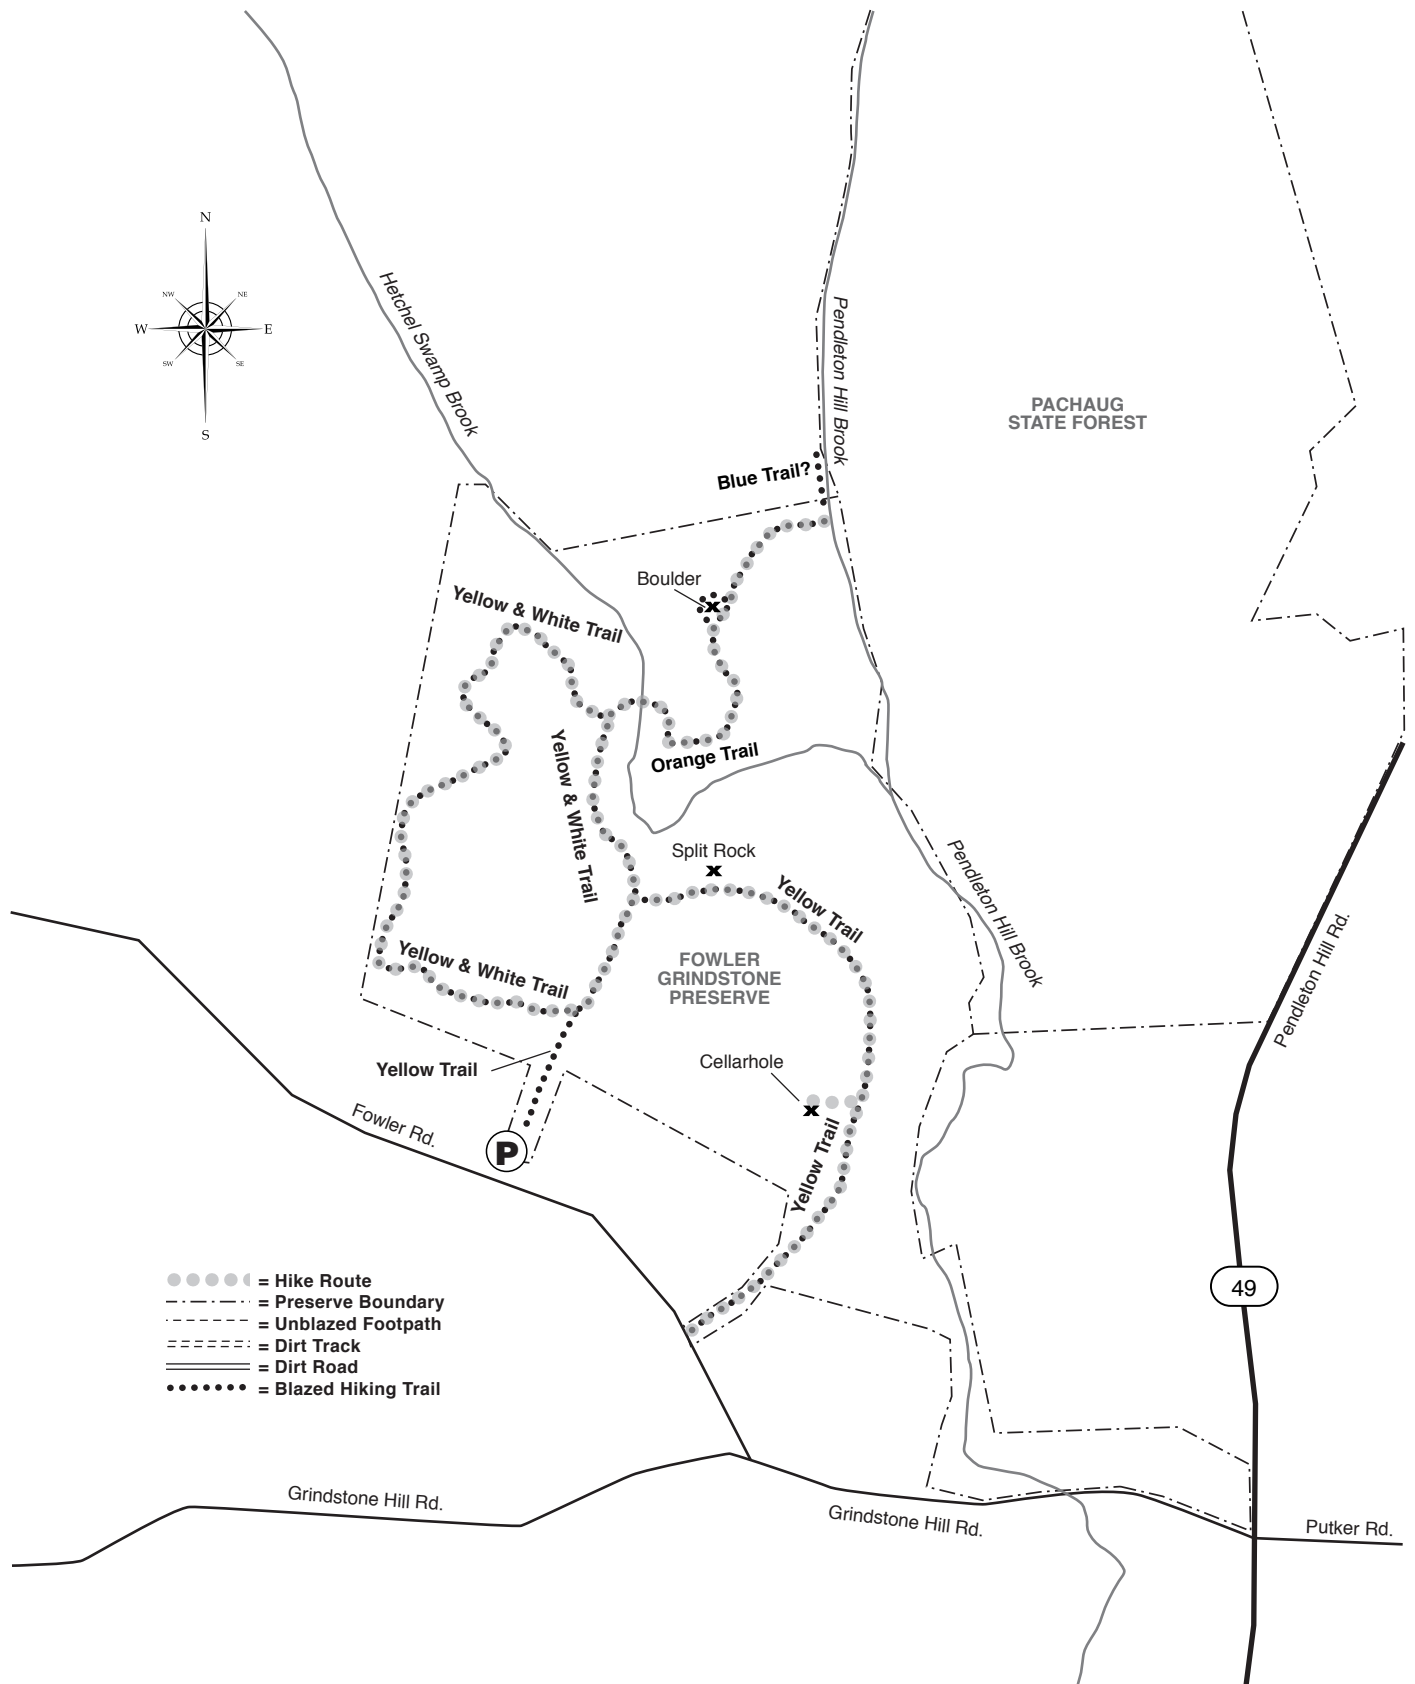

FOWLER GRINDSTONE PRESERVE (2.4 miles)

- = Hike Route
- - - - - = Preserve Boundary
- - - - - = Unblazed Footpath
- ==== = Dirt Track
- ==== = Dirt Road
- = Blazed Hiking Trail