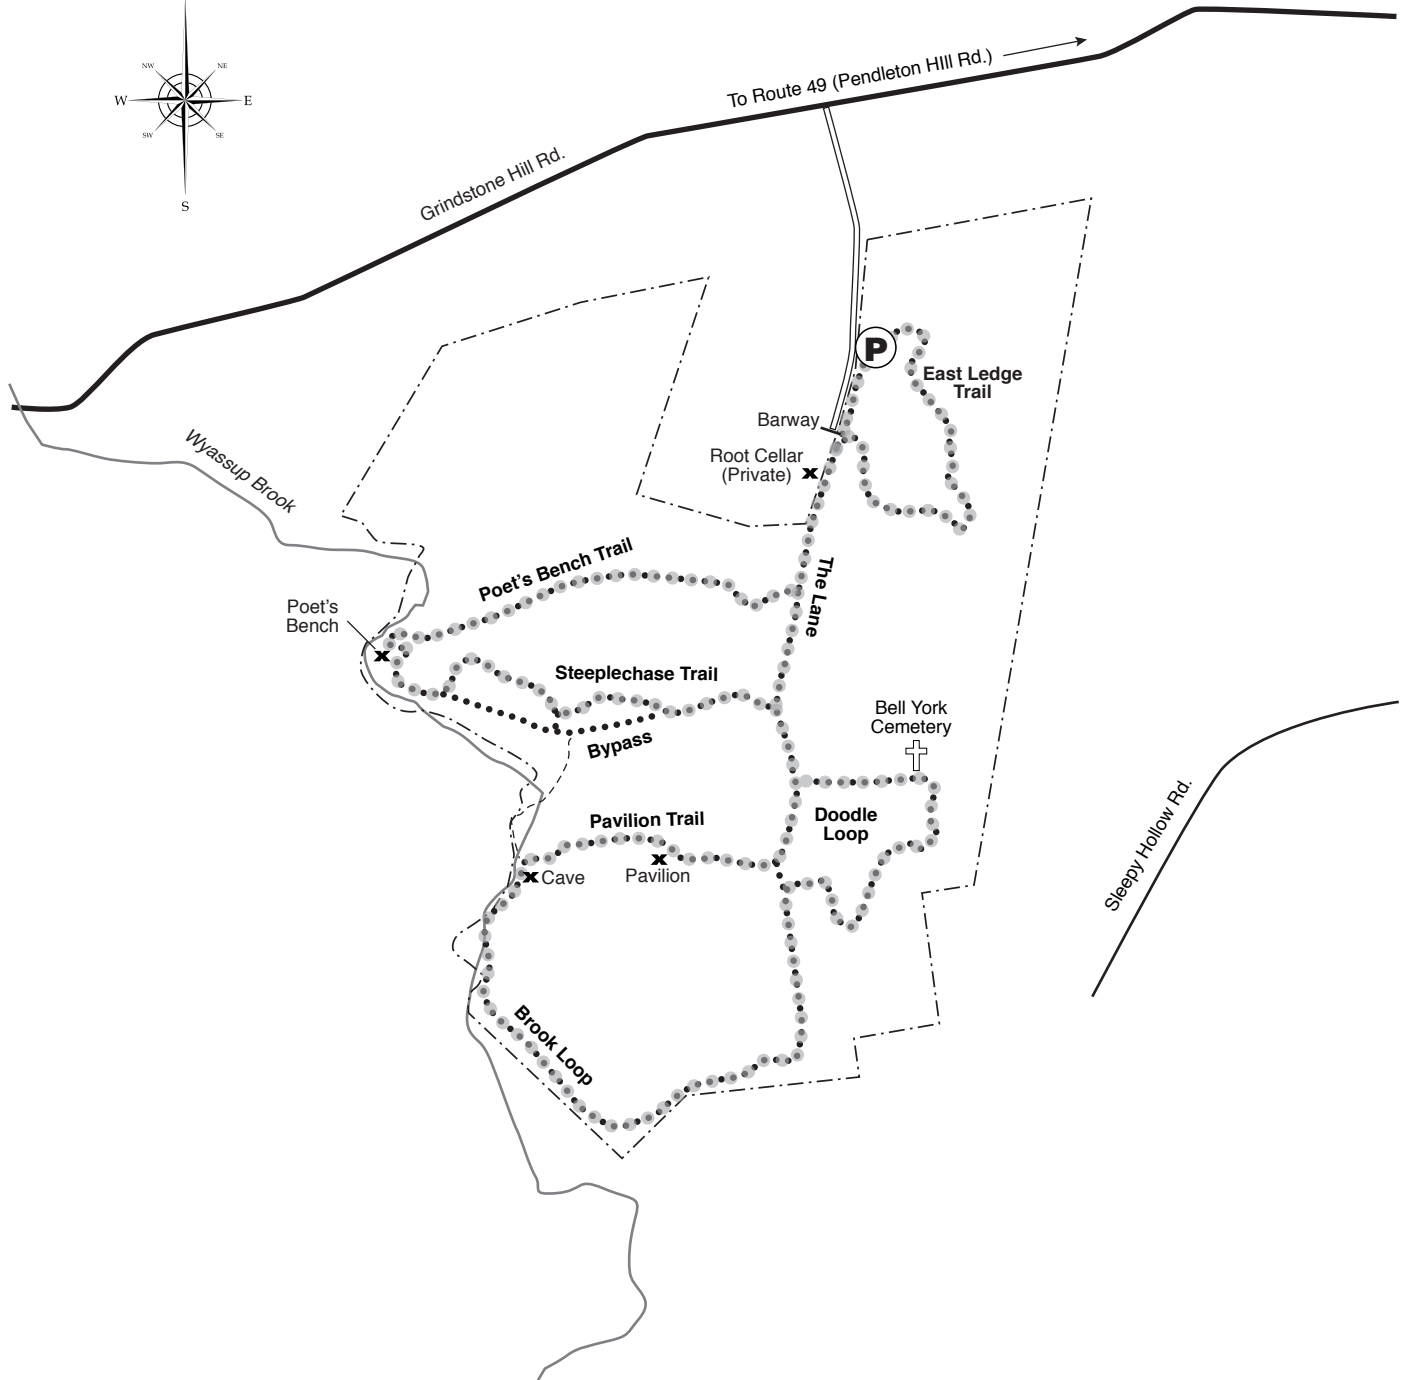

TEFFTWEALD at BIRCHENTURN (2.3 miles)

- = Hike Route
- - - - - = Preserve Boundary
- - - - - = Unblazed Footpath
- - - - - = Dirt Track
- ==== = Dirt Road
- = Blazed Hiking Trail (all trails blue-blazed)