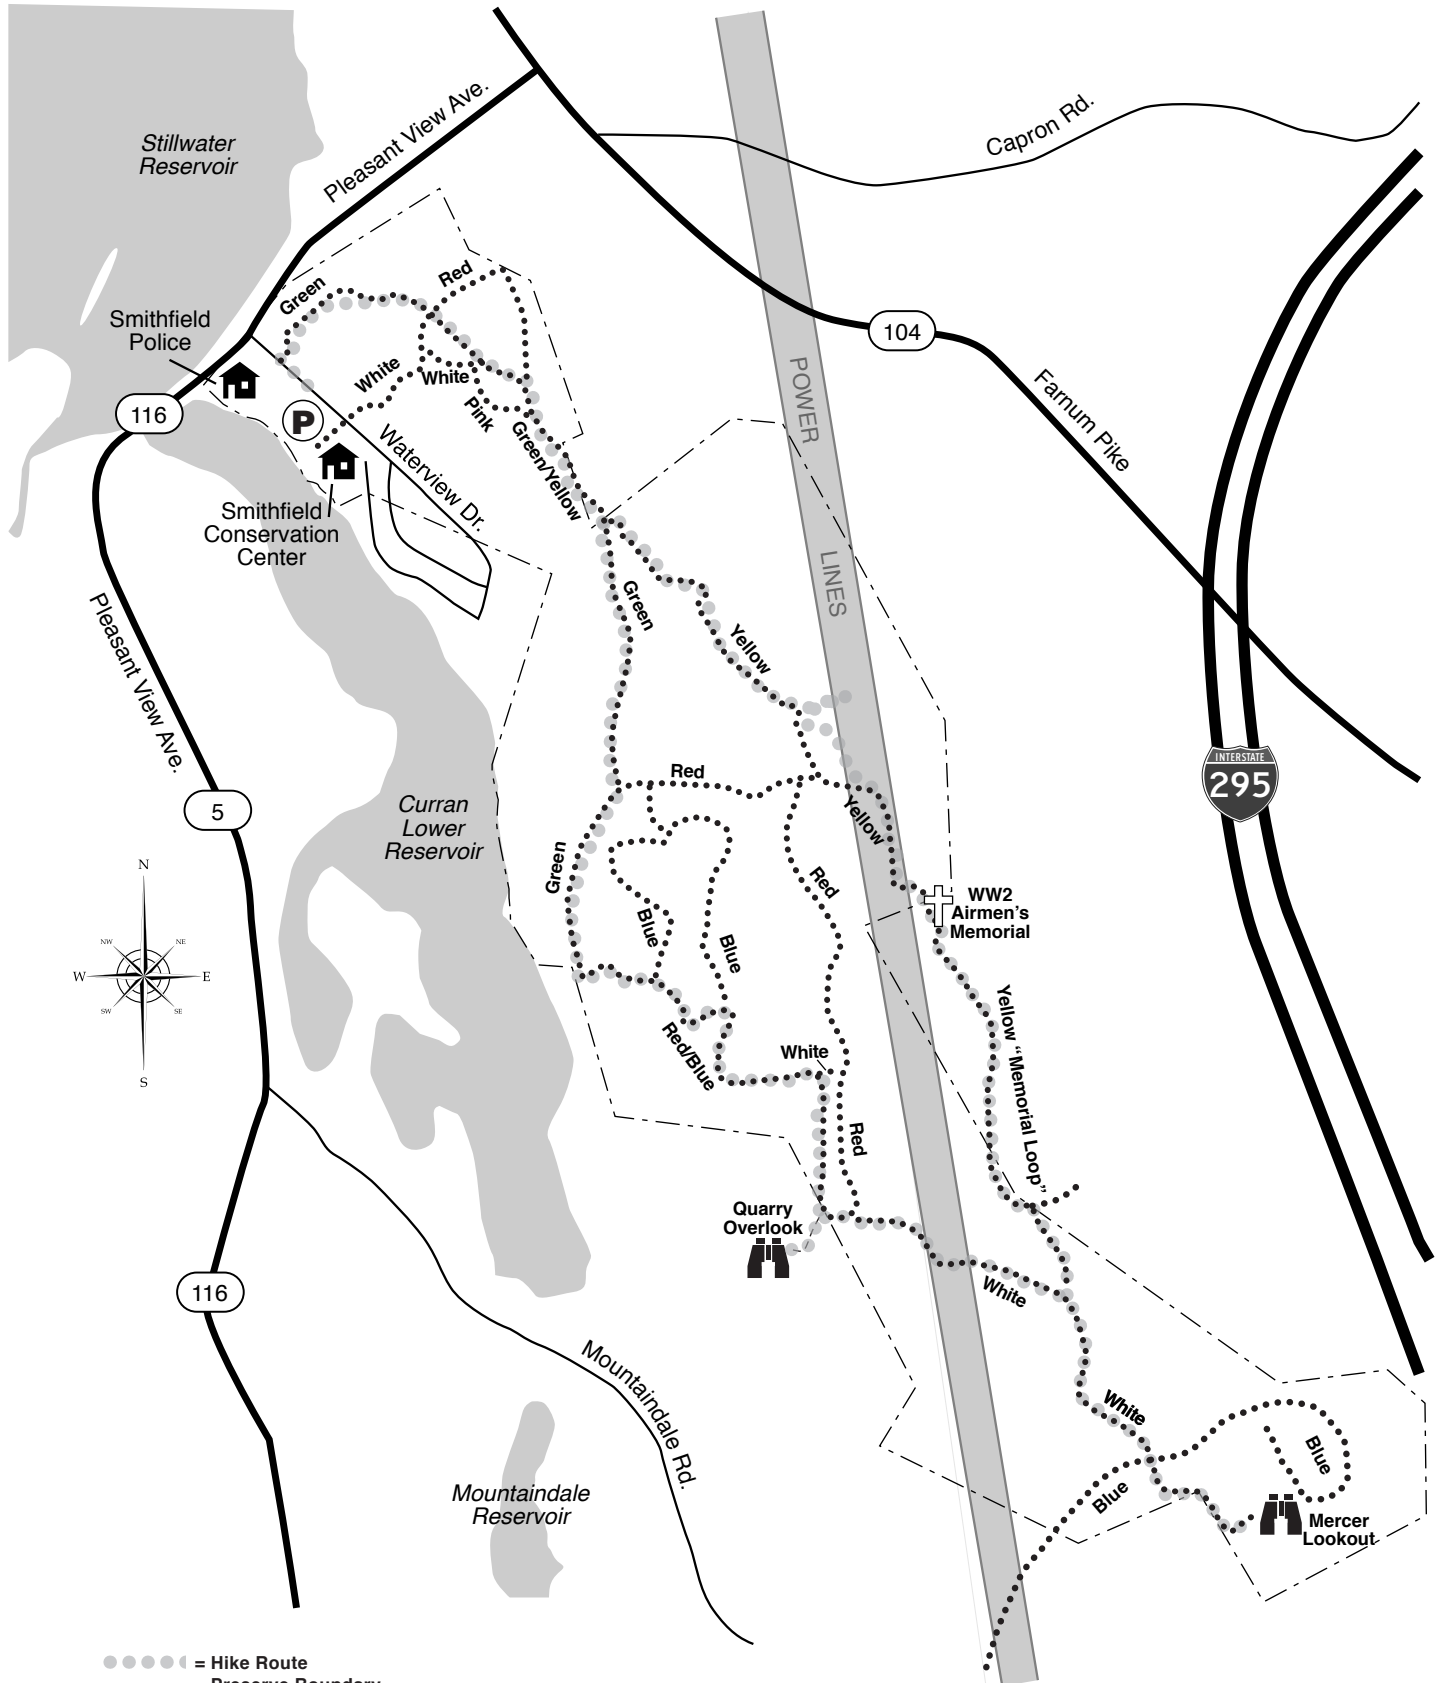

WOLF HILL FOREST PRESERVE

Smithfield, RI

- = Hike Route
- - - - - = Preserve Boundary
- · - · - = Unblazed Footpath
- - - - - = Dirt Track
- ==== = Dirt Road
- = Blazed Hiking Trail