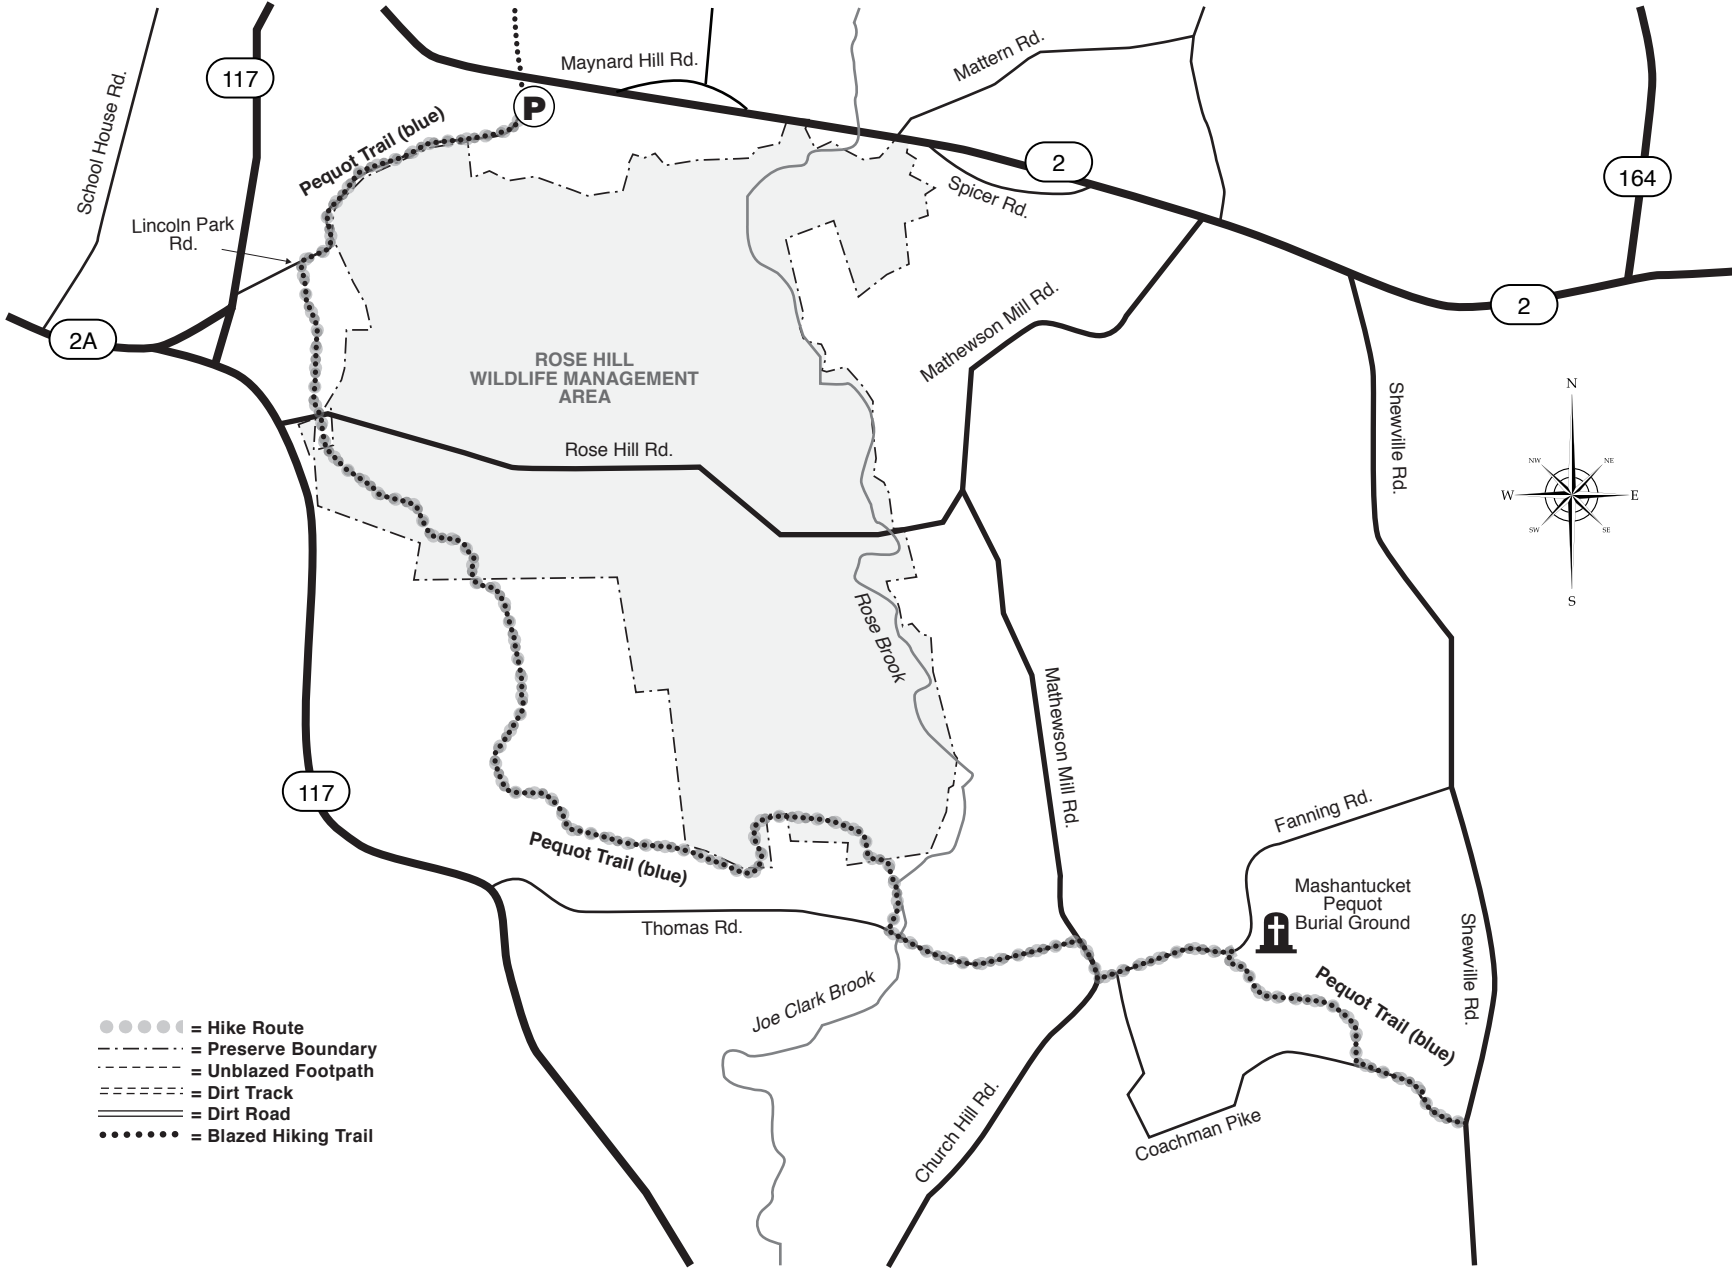

# Pequot Trail, Southern End (4-1/2 miles)

- = Hike Route
- · — · — · = Preserve Boundary
- - - - - = Unblazed Footpath
- · - · - · = Dirt Track
- ==== = Dirt Road
- = Blazed Hiking Trail