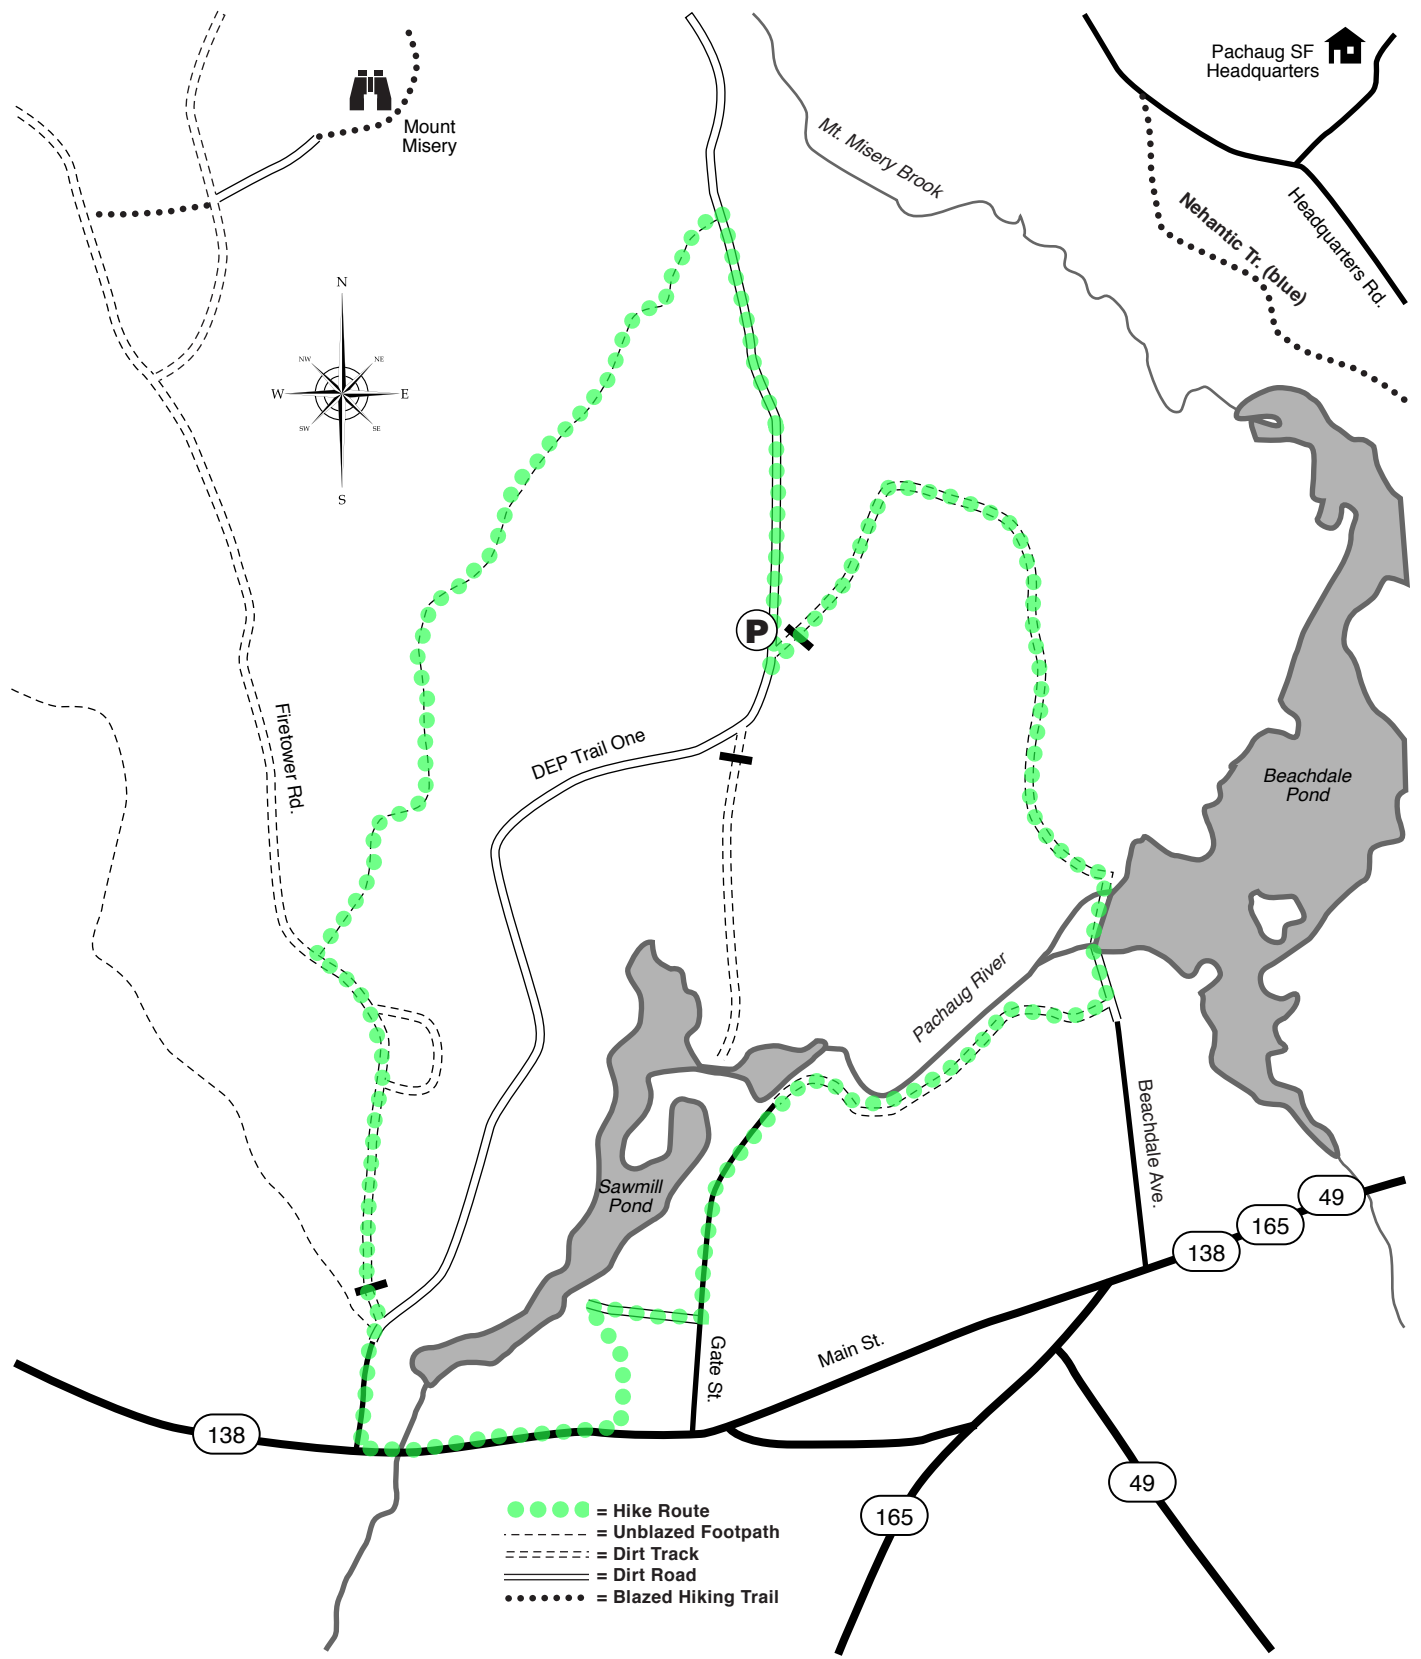

A PACHAUG SF RAMBLE

(3-1/2 miles)

- = Hike Route
- = Unblazed Footpath
- = Dirt Track
- ==== = Dirt Road
- = Blazed Hiking Trail