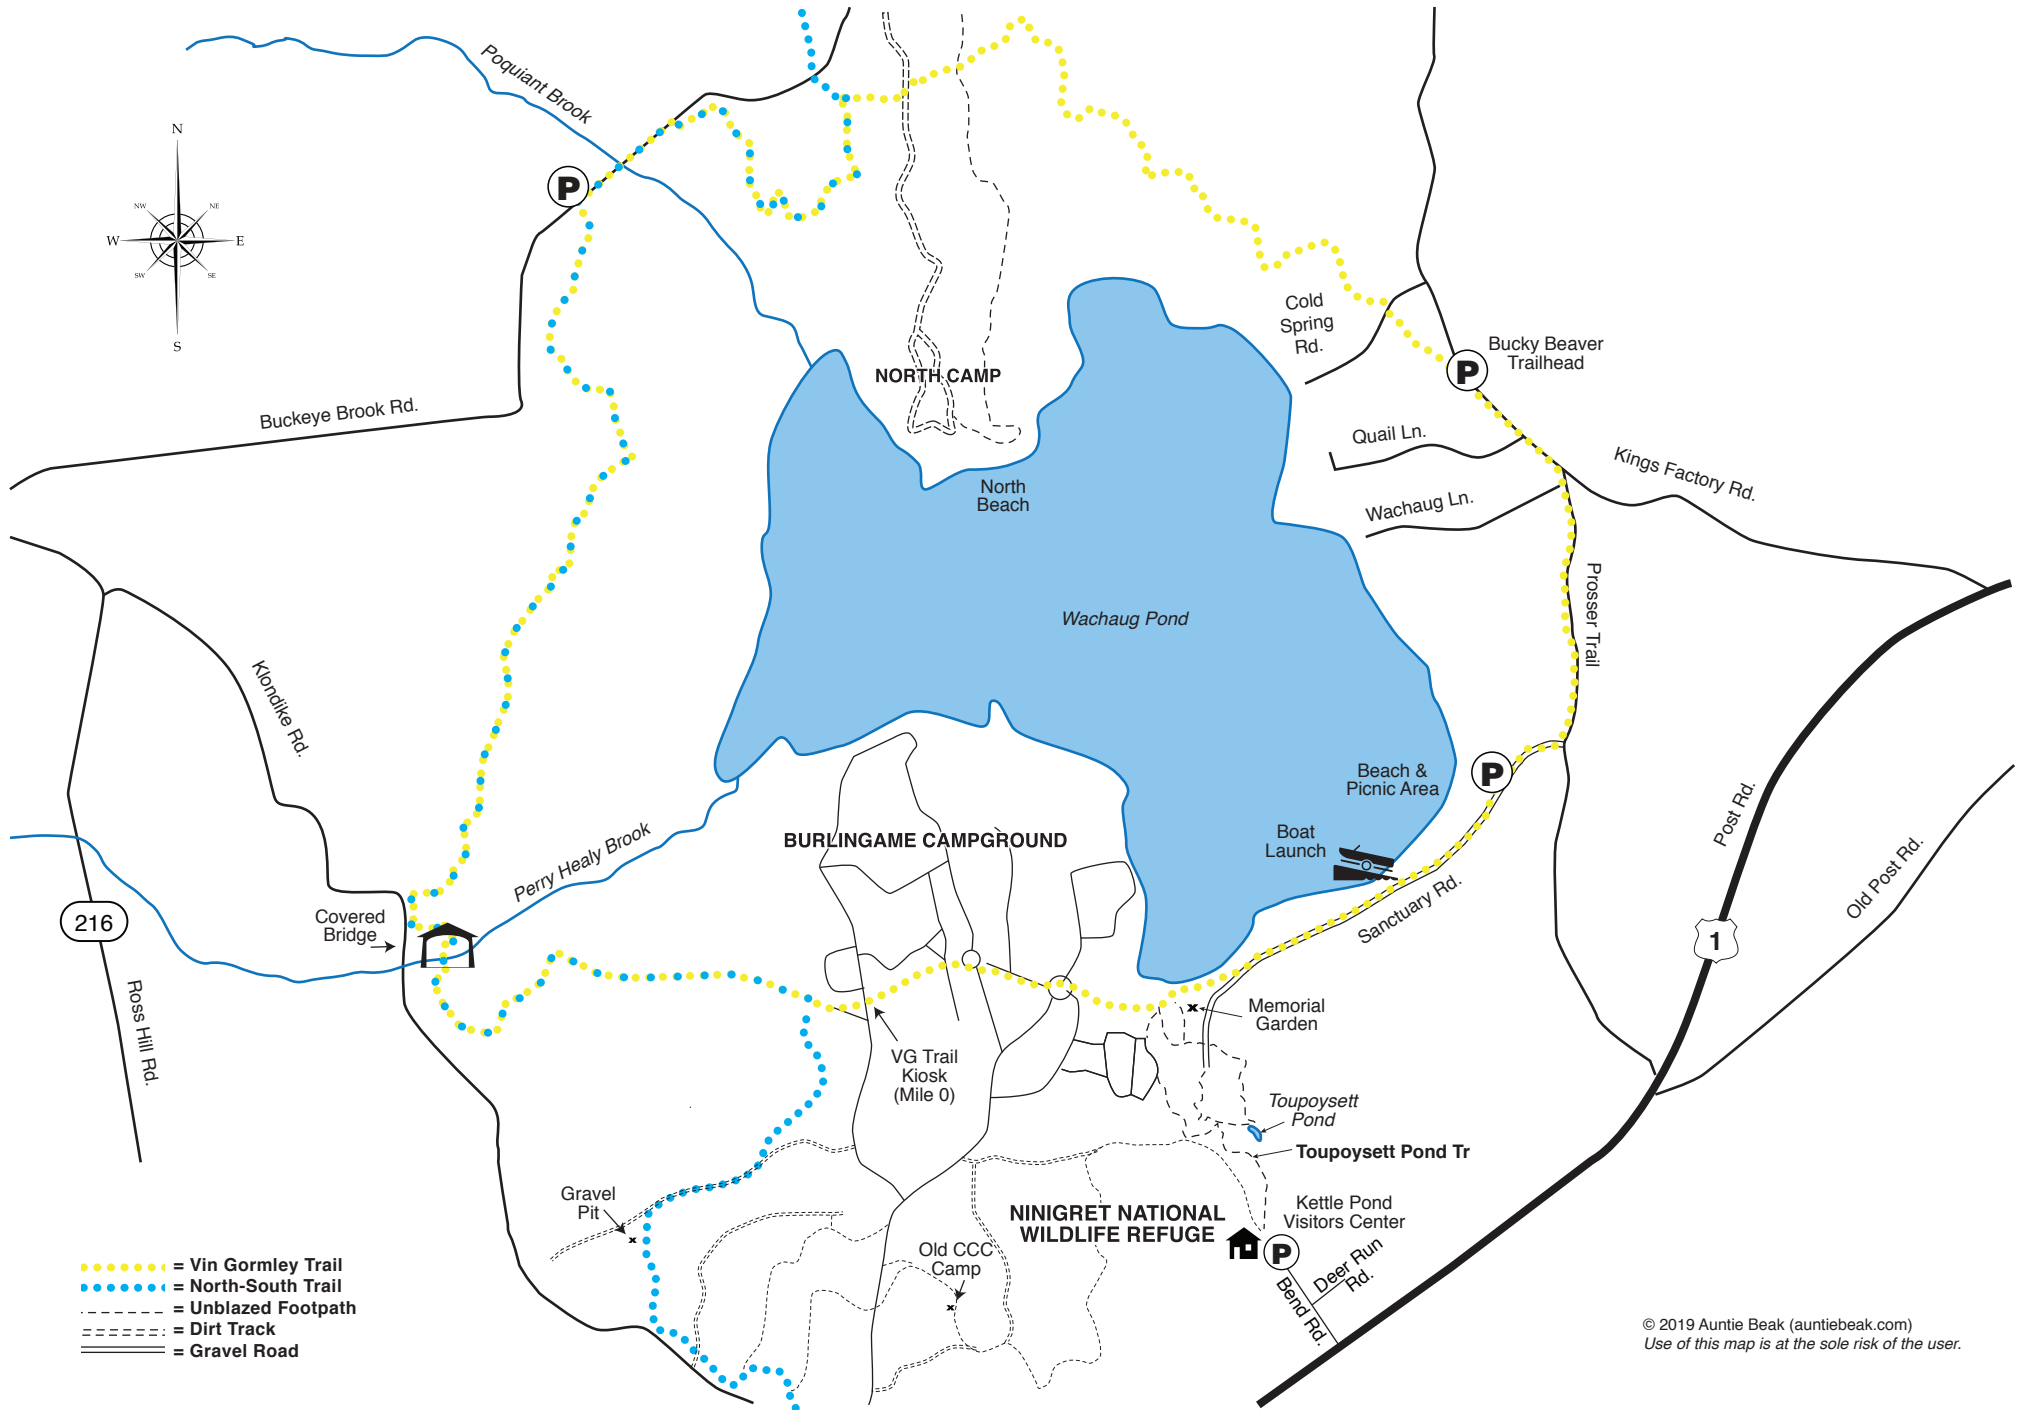

# VIN GORMLEY TRAIL (8 miles)

- = Vin Gormley Trail
- = North-South Trail
- - - - - = Unblazed Footpath
- - - - - = Dirt Track
- ==== = Gravel Road