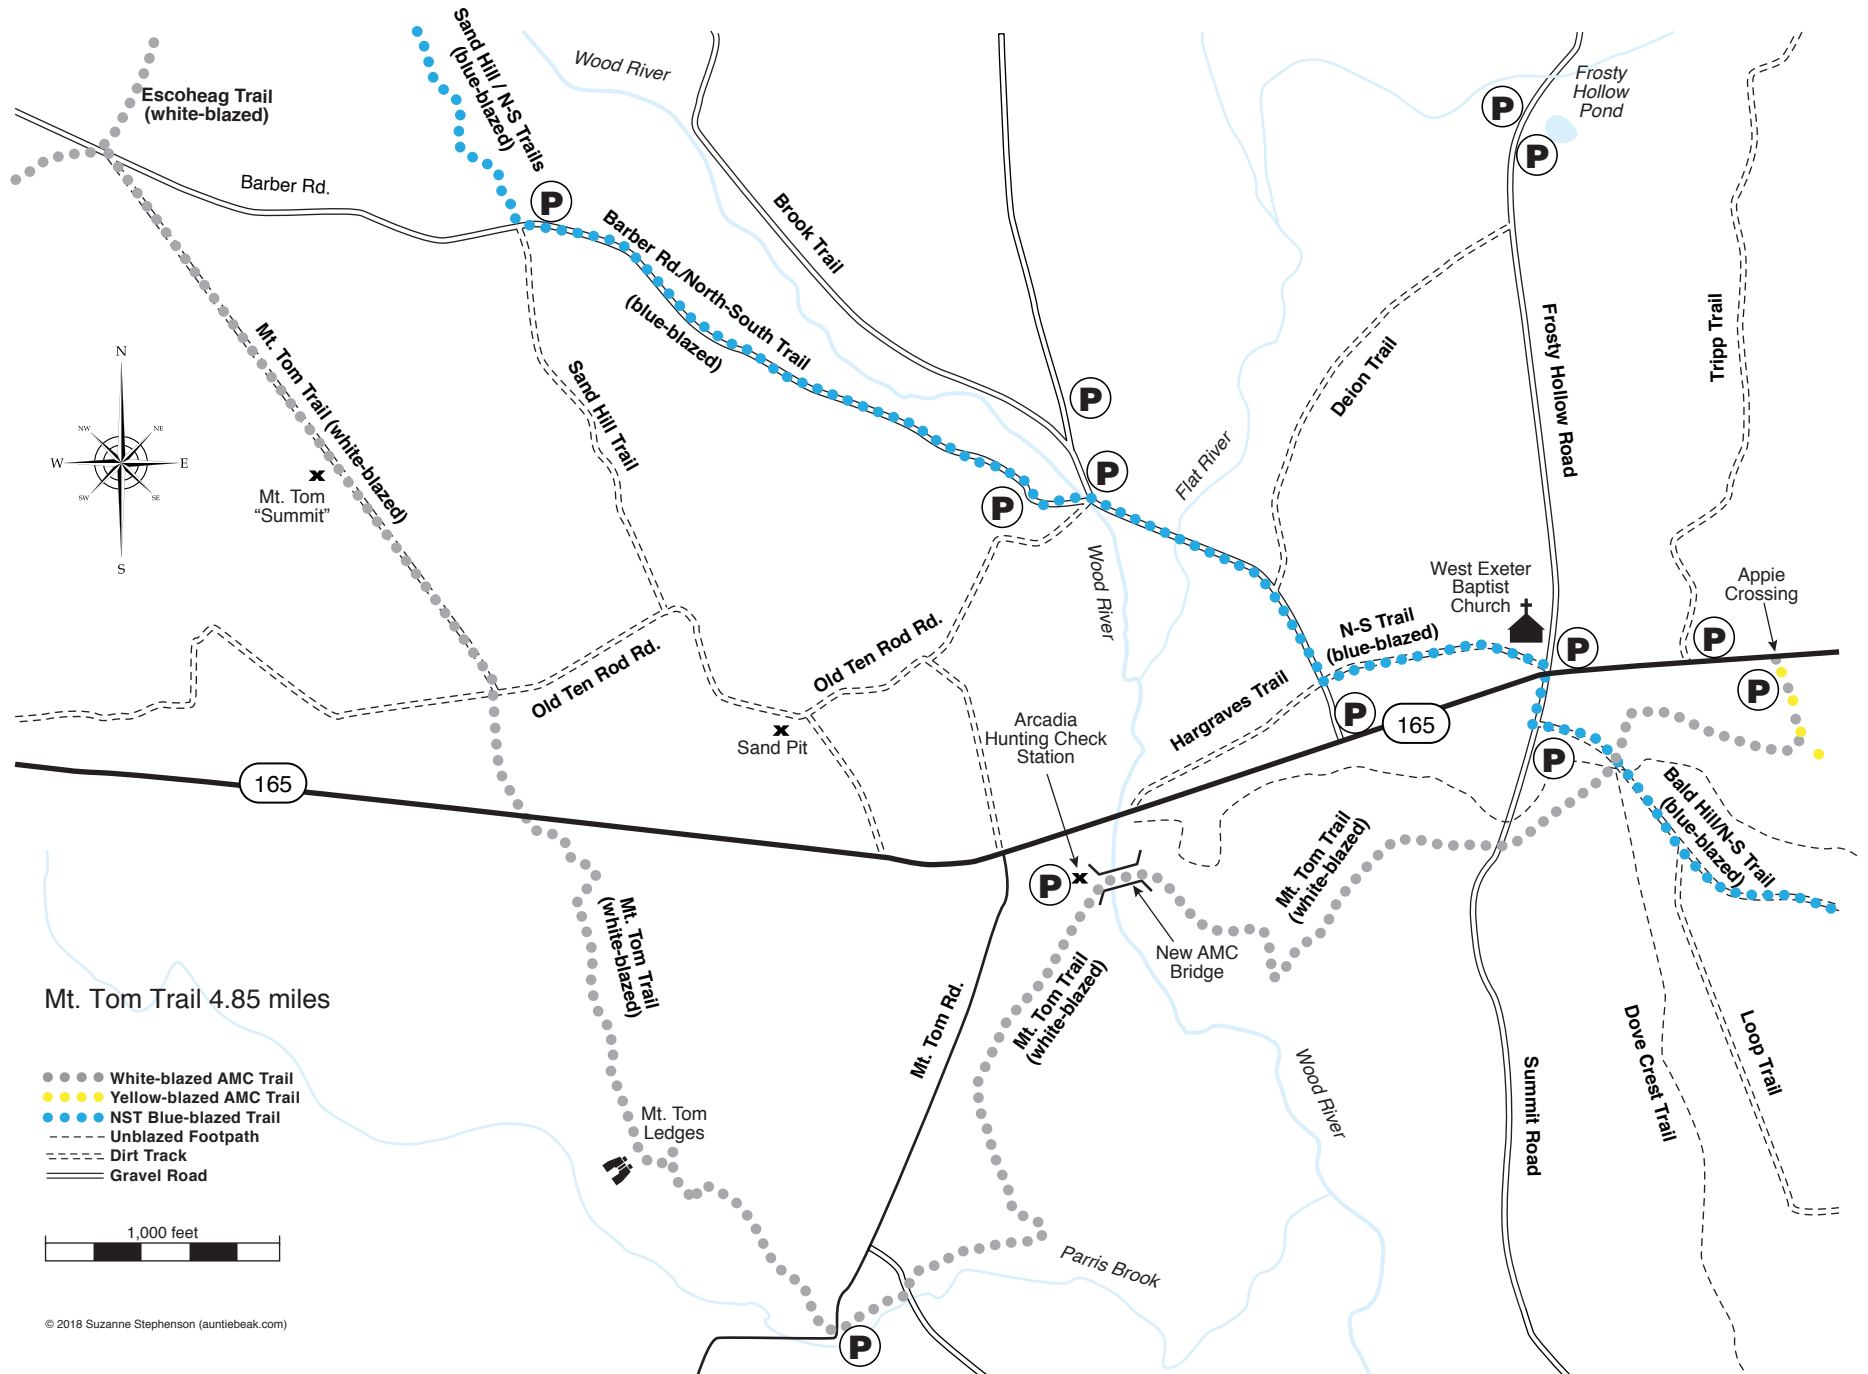

MOUNT TOM TRAIL

Arcadia Management Area, Exeter, RI

Mt. Tom Trail 4.85 miles