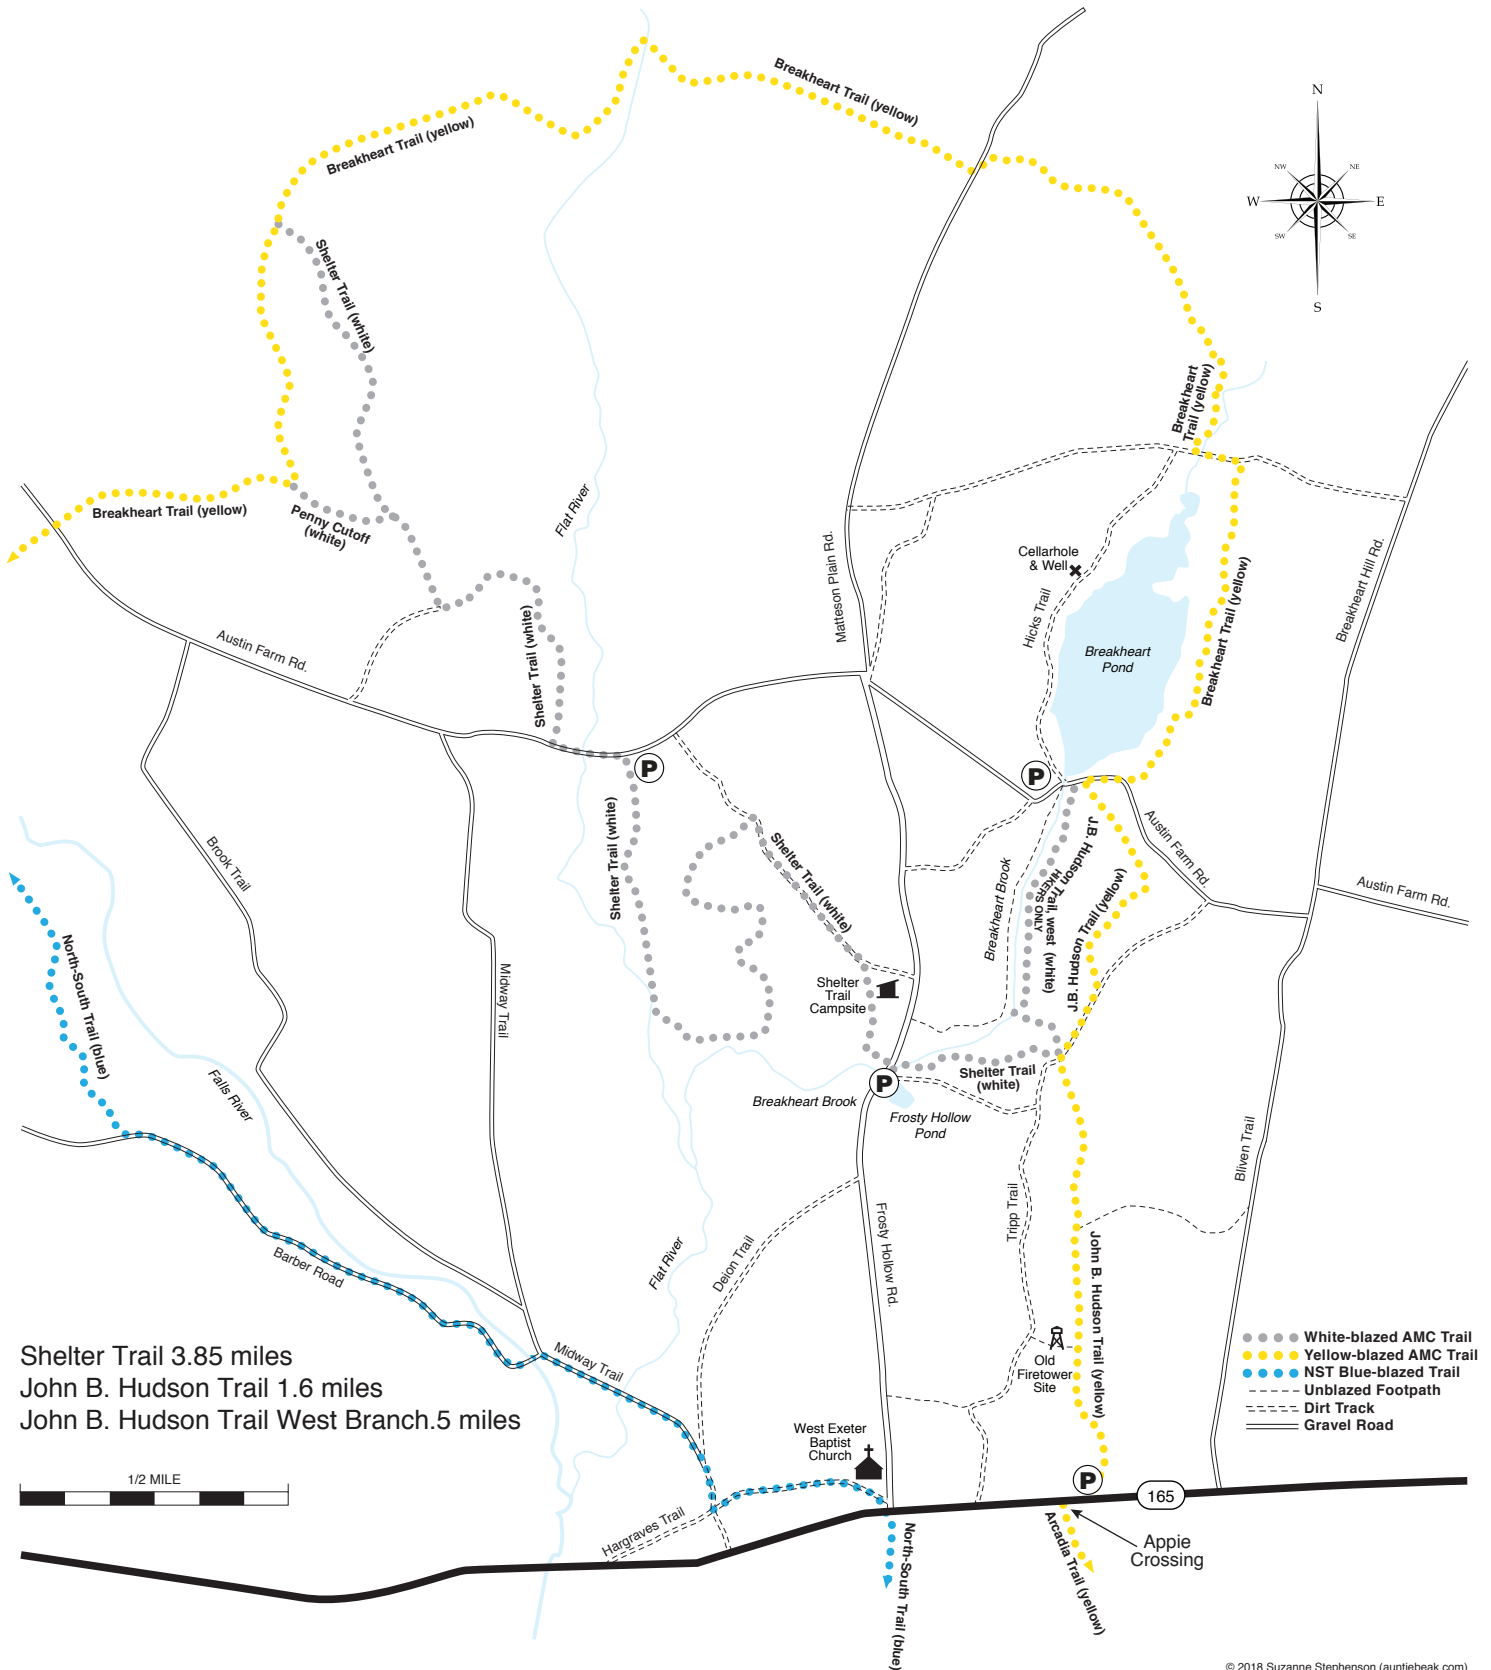

SHELTER & JOHN B. HUDSON TRAILS

Arcadia Management Area, Exeter, RI

Shelter Trail 3.85 miles
 John B. Hudson Trail 1.6 miles
 John B. Hudson Trail West Branch .5 miles